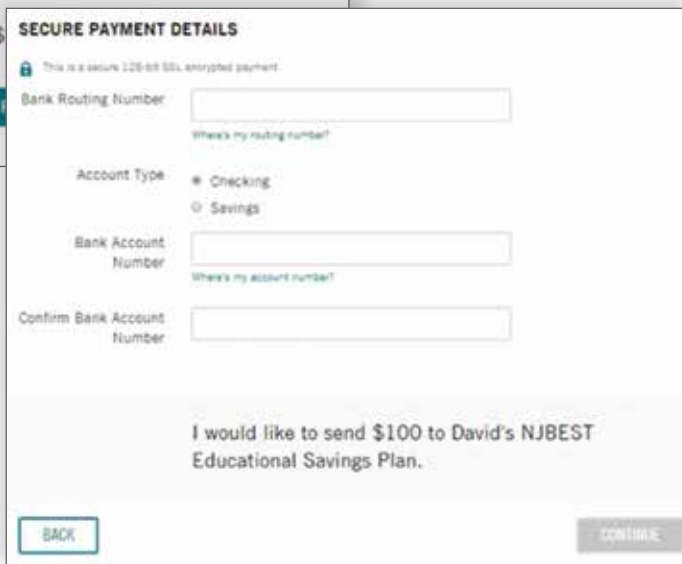

4. For secure payment purposes, your bank routing and account number are required.

NOTE: The information provided can be seen by the public. Only provide information you are comfortable sharing publicly.