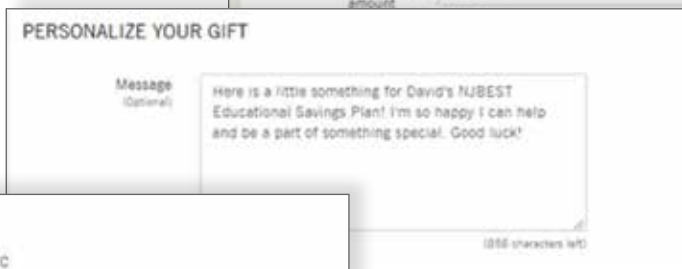

SPRYNG QUICK START GUIDE

Give a Gift

To give a gift, the Account Owner must send you a link to their Spryng Profile. Once received, follow the steps to give a Spryng gift.

1 | Click "Give a Gift."

2 | There are 4 steps and can be done in less than two minutes.

1. Choose your gift amount.

2. Include a note with your gift.

3. Who do you want to see your gift? Public will allow everyone to see your gift amount and message. Private will only show to the account owner.