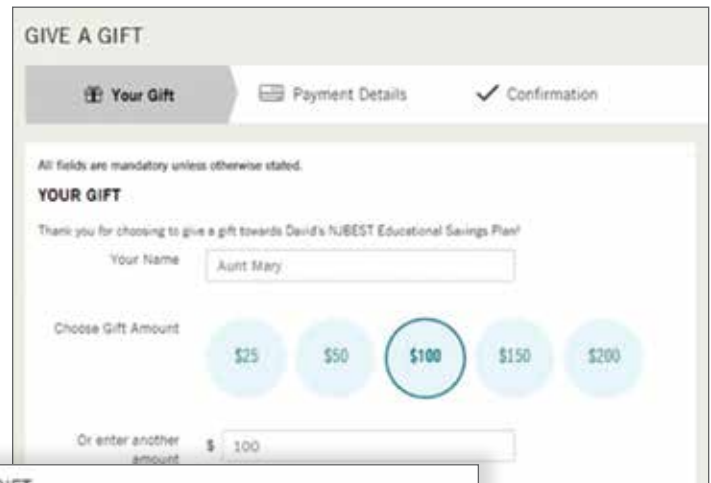

SPRYNG QUICK START GUIDE

Give a Gift

To give a gift, the Account Owner must send you a link to their Spryng Profile. Once received, follow the steps to give a Spryng gift.

1 | Click "Give a Gift."

2 | There are 4 steps and can be done in less than two minutes.

1. Choose your gift amount.

2. Include a note with your gift.

3. Who do you want to see your gift? Public will allow everyone to see your gift amount and message. Private will only show to the account owner.