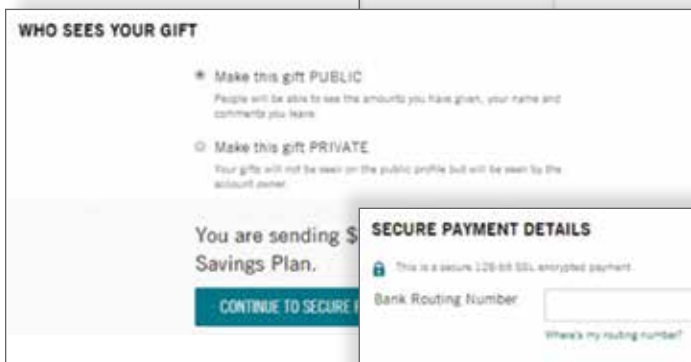

SPRYNG QUICK START GUIDE

Give a Gift

To give a gift, the Account Owner must send you a link to their Spryng Profile. Once received, follow the steps to give a Spryng gift.

1 | Click "Give a Gift."

2 | There are 4 steps and can be done in less than two minutes.

1. Choose your gift amount.

2. Include a note with your gift.

3. Who do you want to see your gift? Public will allow everyone to see your gift amount and message. Private will only show to the account owner.