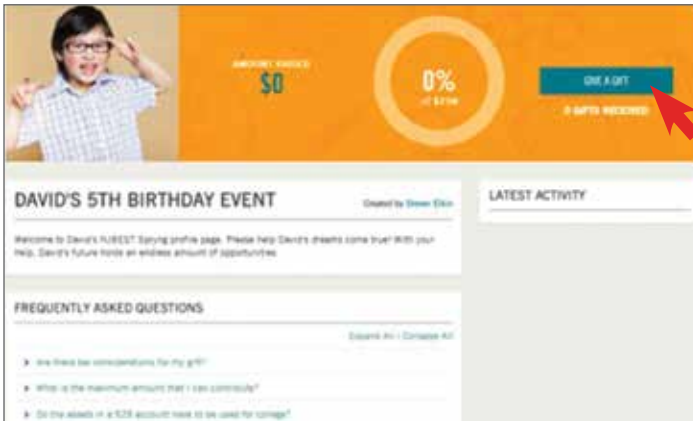

SPRYNG QUICK START GUIDE

Give a Gift

To give a gift, the Account Owner must send you a link to their Spryng Profile. Once received, follow the steps to give a Spryng gift.

1 | Click "Give a Gift."

2 | There are 4 steps and can be done in less than two minutes.